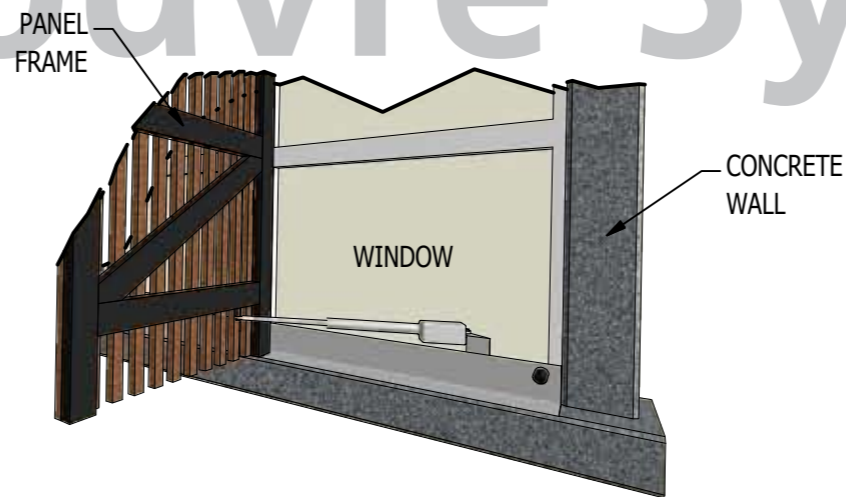

Perimeter =
Area =

Material =
Temper =

Mass =

Volla™ Louvre Systems

Description V6000 TRI - PANEL SCREENS - ACTUATOR OPERATED

Job COMMERCIAL

Date Drawn 05-02-09

Drawn By JW / MPJ

Scale

Part Number VARIOUS

Drawing Number TPS M/5