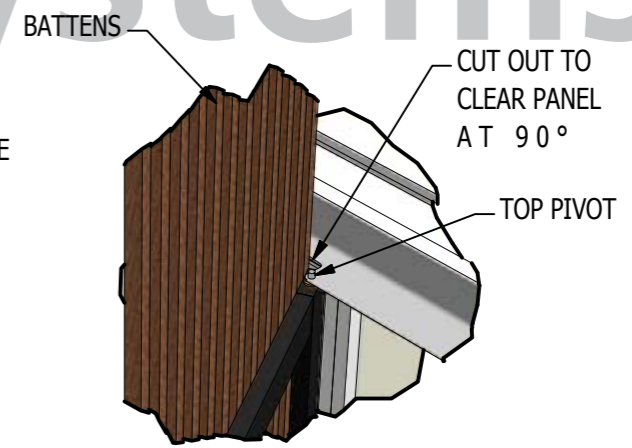

Perimeter =
Area =

Material =
Temper =

Mass =

Volla™ Louvre Systems

Description V6000 TRI - PANEL SCREENS - ACTUATOR OPERATED

Job COMMERCIAL

Date Drawn 05-02-09

Drawn By JW / MPJ

Scale

Part Number VARIOUS

Drawing Number TPS M/5