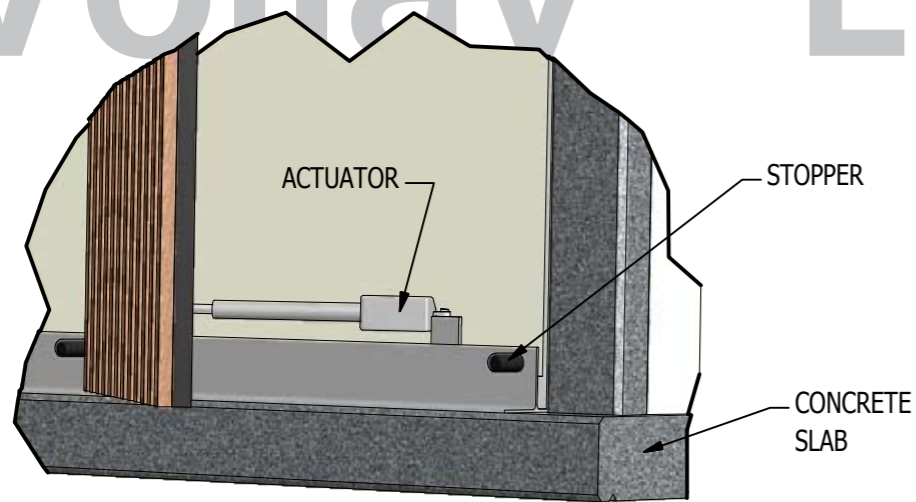

Perimeter =
Area =

Material =
Temper =

Mass =

Volla™ Louvre Systems

Description V6000 TRI - PANEL SCREENS - ACTUATOR OPERATED

Job COMMERCIAL

Date Drawn 05-02-09

Drawn By JW / MPJ

Scale

Part Number VARIOUS

Drawing Number TPS M/5